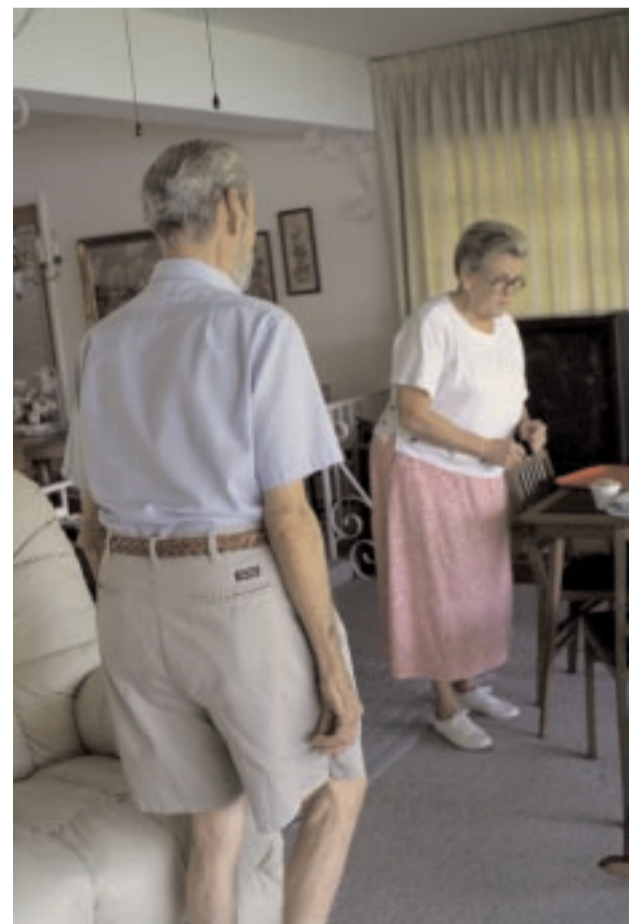

Kodak DCS620

■ **A VISIT** Al Ciufolo, 82, has been on Anne’s route for about 6 months